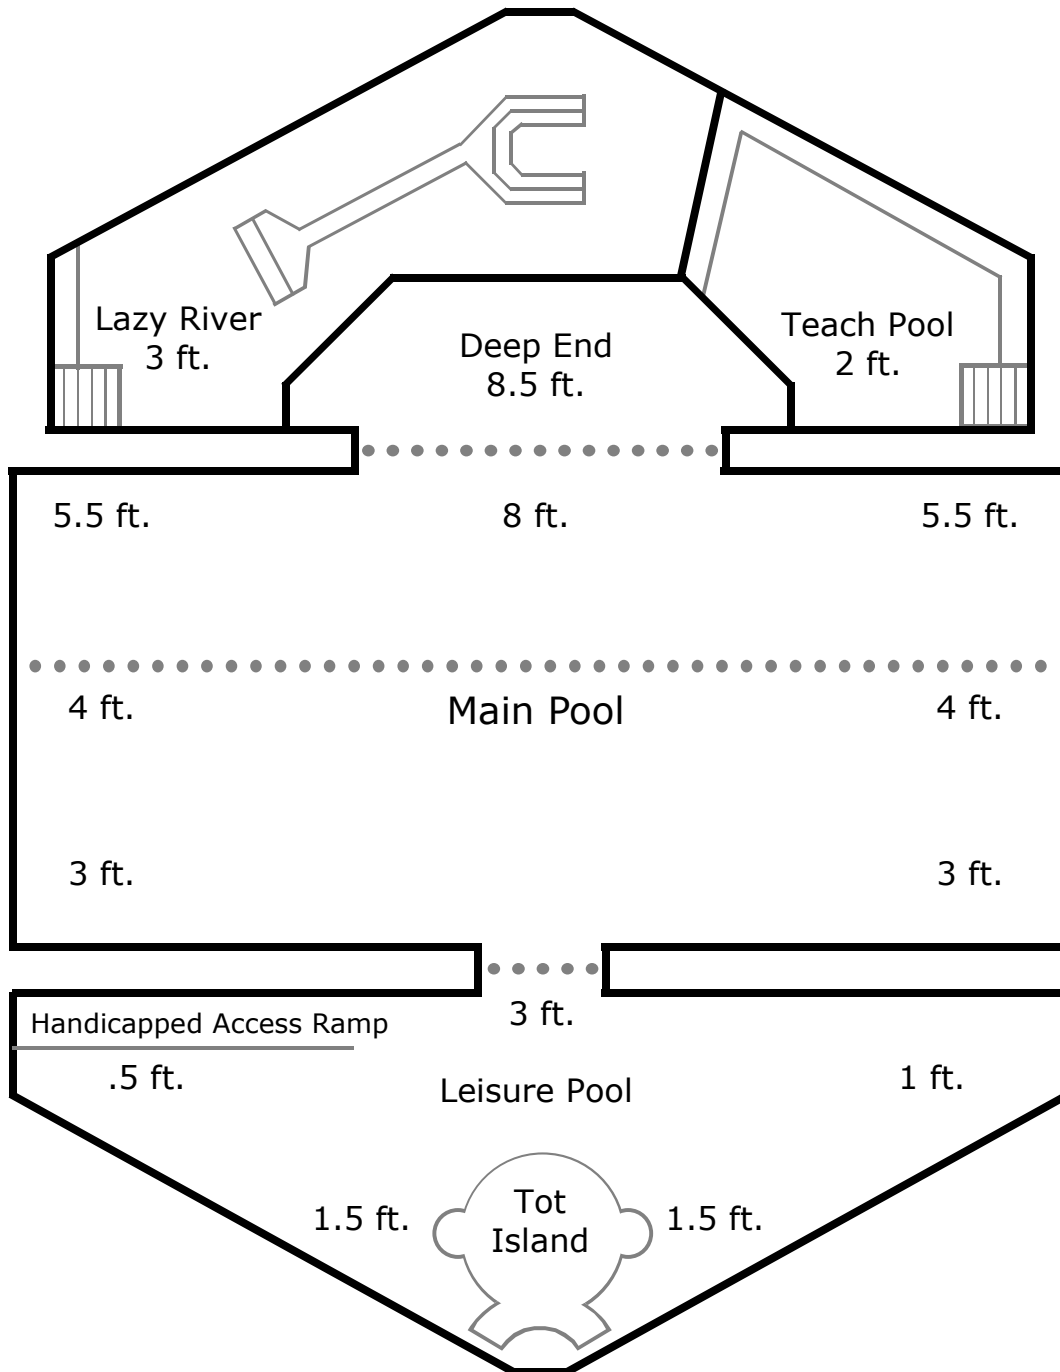

The Indoor Swimming Pool at the Mountlake Terrace Recreation Pavilion

5303 228th St. SW Mountlake Terrace, WA 98043 452-776-9173 cityofmlt.com

Amenities include: Very warm water (86-88 degrees) • Shallow-water Leisure Pool with slide, plumbed-in spray toys, and Tot Island • Lazy River with moving current • 2 water basketball hoops • Handicapped access ramp and water wheelchair for easy access • Hot Tub • Sauna • Water Walk • Inner tubes, fun noodles, Super Soft-brand lifejackets, and a variety of other water toys available for use.